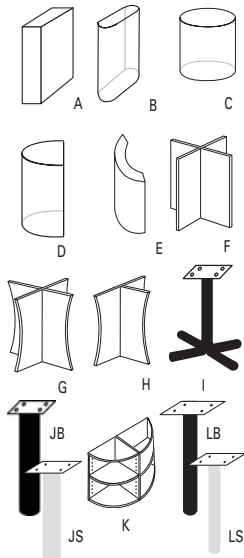

NOTE: Prices for tops do not include prices for base(s).
Some lengths require three bases for tables. Edge detail varies by series.

CORNER SHAPE:

Maverick Series

All Other Series

BASE OPTIONS:

See pages 157 and 158 for all options

| Leg Style | Table Size | (36" D) | (42" D) | (>48" D) |
|---|------------|-------------|-------------|-------------|
| MM LEG A) Square Panel Legs (ea.) | | 20" = \$95 | 24" = \$95 | 24" = \$95 |
| MM LEG B) Radius Panel Legs (ea.) | | 20" = \$170 | 24" = \$170 | 24" = \$170 |
| MM LEG C) Cylinder Base (ea.) | | 20" = \$340 | 24" = \$395 | 30" = \$460 |
| MM LEG D) Half-Cylinder Base (ea.) | | 20" = \$310 | 24" = \$365 | 30" = \$430 |
| MM LEG E) Crescent Base (ea.) | | 20" = \$330 | 24" = \$385 | 30" = \$440 |
| MM LEG F) Flat Panel X Base (ea.) | | 20" = \$150 | 24" = \$170 | 24" = \$170 |
| MM LEG G) Sculpted Panel X Base (ea.) | | 20" = \$195 | 24" = \$215 | 24" = \$215 |
| MM LEG H) Half Sculpted Panel T Base (ea.) | | 20" = \$120 | 24" = \$140 | 24" = \$140 |
| MM LEG I) Metal Four Star Base (ea.) | | 30" = \$180 | 30" = \$180 | |
| MM LEG JB) Black Metal 4" Column Leg (ea.) | | 4" = \$85 | 4" = \$85 | 4" = \$85 |
| MM LEG JS) Silver Metal 4" Column Leg (ea.) | | 4" = \$105 | 4" = \$105 | 4" = \$105 |
| MM LEG K) Half Round Bookcase Base (ea.) | | 36" = \$450 | 40" = \$535 | 48" = \$590 |
| Also available in...30" = \$395 | | | | |
| MM LEG LB) Black Metal 2" Column Leg (ea.) | | 2" = \$30 | 2" = \$30 | 2" = \$30 |
| MM LEG LS) Silver Metal 2" Column Leg (ea.) | | 2" = \$40 | 2" = \$40 | 2" = \$40 |