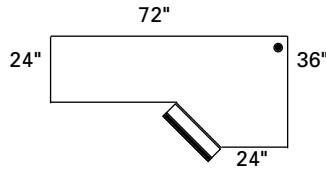

Corner Credenza with File/File Pedestal, Left (Keyboard tray)

Model#	Depth	Width	Height	Weight	Cube	Price
VSCL2472FX	24"	72"	29"	195	52	$1,145

For freestanding, add VS SPT, p. 177. Keyboard tray and worksurface black grommet standard. Upgrade grommet cover to silver, see p. 175.

Credenza with 36" Wide Lateral File, Right

Model#	Depth	Width	Height	Weight	Cube	Price
VSCE2472XL	24"	72"	29"	260	30	$1,240

Worksurface and modesty black grommet standard. Upgrade grommet cover to silver, see p. 175.