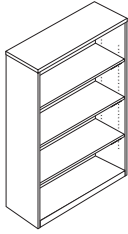

Vista Series

Bookcases

Bookcase (Four adjustable 1"-thick shelves)

Model#	Depth	Width	Height	Weight	Cube	Price
VSBC1572	15"	36"	72"	118	18	$690

Coordinates with Vista Series hutch depth.