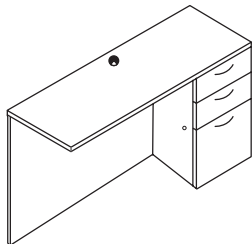

Returns

Return, Box/Box/File Pedestal, Right (Full modesty panel)

Model#	Depth	Width	Height	Weight	Cube	Price
VSRR2036XB	20"	36"	29"	115	9	$735
VSRR2042XB	20"	42"	29"	125	10	$735
VSRR2048XB	20"	48"	29"	135	12	$745
VSRR2054XB	20"	54"	29"	145	14	$770
VSRR2436XB	24"	36"	29"	155	16	$735
VSRR2442XB	24"	42"	29"	165	18	$800
VSRR2448XB	24"	48"	29"	175	20	$810

Worksurface and modesty black grommet standard. Upgrade grommet cover to silver, see p. 175.