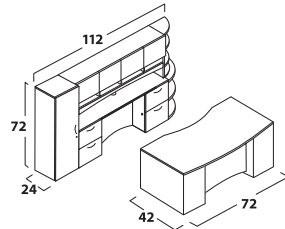

VS2

1 VSDC4272BB	$1,670
1 VSCE2472FF	$1,325
1 VSHD1672	$1,250
1 VSBRR1542	$355
1 VSBRR2430	$460
1 VSTL2472	$770
$5,830