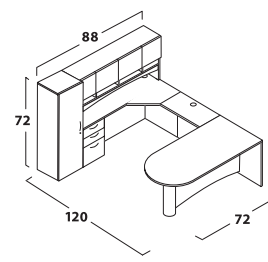

VS11L

1 VSCL2472BX	$1,170
1 VSHD1672	$1,250
1 VSRB2448	$345
1 VSDB3672	$835
1 VSTL2472	$770
$4,370