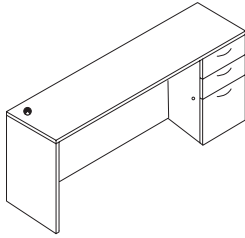

Vista Series

Credenzas