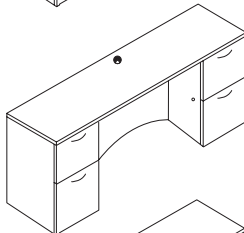

Credenza, Double Pedestal, File/File Left and Right (Kneespace)

Model#	Depth	Width	Height	Weight	Cube	Price
VSCE2472FF	24"	72"	29"	223	30	$1,325

Worksurface and modesty black grommet standard. Optional metallic inset modesty - $260, VS UMOD6 see p. 55.
Upgrade grommet cover to silver, see p. 175.