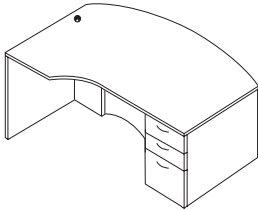

Fan Top Computer Desk, Curved, Box/File Ped, Right (full modesty)

Model#	(L)	(B)	(E)	(K)	(R)	(W)	Weight	Cube	Price
VSCDFQ72 9R	72"	42"+	30"	24"	24"	27"	295	60	$1,145

For freestanding, add VS SPT, p. 177. No keyboard tray. Worksurface black grommet standard.

Fan front adds 6" to overall depth. Add modesty color option, no charge, p. 55. Upgrade grommet cover to silver, see p. 175.