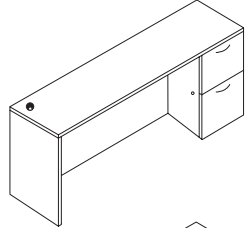

Credenza, Single Box/Box/File Pedestal, Left

Model#	Depth	Width	Height	Weight	Cube	Price
VSCE2472BX	24"	72"	29"	178	30	$1,170

Worksurface and modesty black grommet standard. Upgrade grommet cover to silver, see p. 175.