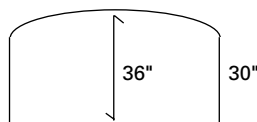

See available accessories, pp. 170-174, and upgrades, pp. 175-177.