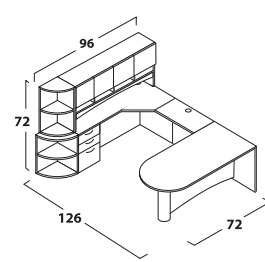

VS10L

1 VSCL2472BX	$1,170
1 VSHD1672	$1,250
1 VSRB2448	$345
1 VSDB3672	$835
1 VSBRL1542	$355
1 VSBRL2430	$460
$4,415