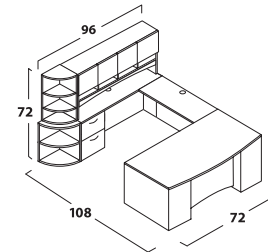

VS7L

1 VSCE2472FX	$1,015
1 VSHD1672	$1,250
1 VSRB2448	$345
1 VSDC3672XB	$1,045
1 VSBRL1542	$355
1 VSBRL2430	$460
$4,470