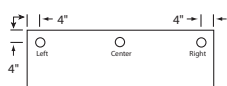

Credenza, Return, Bridges