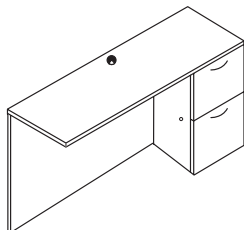

Vista Series

Returns, Credenzas

Return, File/File Pedestal, Right (Full modesty panel)

Model#	Depth	Width	Height	Weight	Cube	Price
VSRR2036XF	20"	36"	29"	145	13	$710
VSRR2042XF	20"	42"	29"	155	15	$710
VSRR2048XF	20"	48"	29"	165	17	$725
VSRR2054XF	20"	54"	29"	175	19	$745
VSRR2436XF	24"	36"	29"	155	15	$710
VSRR2442XF	24"	42"	29"	165	18	$780
VSRR2448XF	24"	48"	29"	175	20	$790

Worksurface and modesty black grommet standard. Upgrade grommet cover to silver, see p. 175.