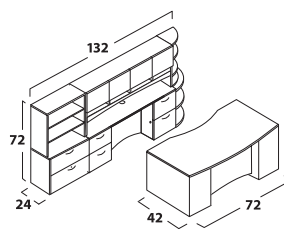

VS3

1 VSDC4272BB	$1,670
1 VSCE2472FF	$1,325
1 VSHD1672	$1,250
1 VSBRR1542	$355
1 VSBRR2430	$460
1 VSL22436L	$700
1 VSHB1542	$445
$6,205