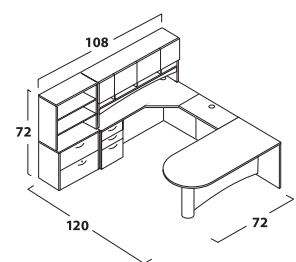

VS12L

1 VSCL2472BX	$1,170
1 VSHD1672	$1,250
1 VSRB2448	$345
1 VSDB3672	$835
1 VSL22436L	$700
1 VSHB1542	$445
$4,745	

Use "R" or "L" to indicate the position of the return. Configurations are a small sample of total available.