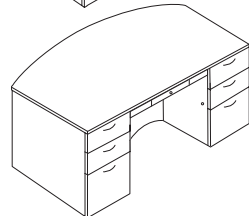

Double Pedestal Fan Top Desk, Box/Box/File Left and Right (Center drawer)

Model#	Depth	Width	Height	Weight	Cube	Price
VSDF3672BB	30-36"	72"	29"	332	45	$1,490
VSDF4272BB	36-42"	72"	29"	342	52	$1,725

Add modesty color option, no charge, p. 55.