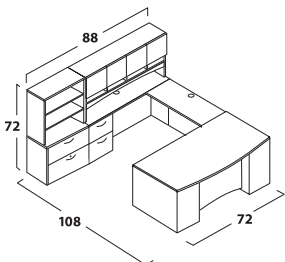

VS9L

1 VSCE2472FX	$1,015
1 VSHD1672	$1,250
1 VSRB2448	$345
1 VSDC3672XB	$1,045
1 VSL22436L	$700
1 VSHB1542	$445
$4,800