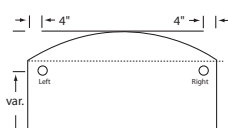

Vista Series

How to Order Vista Series

WORKSURFACE UNITS: DESKS, CREDENZAS AND RETURNS

1. Product number: **VS DF 36 72 BB**
2. Specify Worksurface Finish. See back cover.
3. Specify Worksurface Edge Banding Finish. Matching color edge banding is standard. See back cover.
4. Specify Chassis Finish. Matching color edge banding is standard. See back cover.
5. Specify Handle Options. Choice of handle is standard (except hutch). See below and page 170.
6. Specify Modesty Color. See below and page 55.
7. Specify Other Accessories or Upgrades. See below and pages 170-177.

HANDLE OPTIONS:

MODESTY COLORS: See page 55

1. VS MOD1 - Same as Chassis
   VS MOD2 - Other Standard Color (TFL)
   VS MOD3 - Grayte Textured
   VS MOD4 - Pewter Brush
2. VS MOD5 - Silver Matte
   VS MOD6 - Brushed Aluminum
   VS MOD7 - Aluminum Dots

EDGE PROFILE:

SIDE VIEW:

PEDESTAL/BASE OPTIONS:

HUTCH BACK

WORKSURFACE

Black grommet is standard. Upgrade to silver color, p. 175.

GROMMETS (WORKSURFACE)

1. Note: While sitting at unit, grommet locations named from left to right.
   For grommet location on modesty panel add "M" after location.
   No grommets will be placed over a pedestal. On double pedestal units, grommets will be placed in the kneespace only

Desks