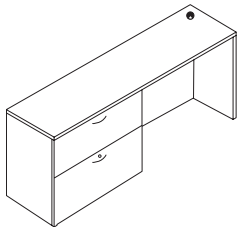

Credenza with 36" Wide Lateral File, Left

Model#	Depth	Width	Height	Weight	Cube	Price
VSCE2472LX	24"	72"	29"	260	30	$1,240

Worksurface and modesty black grommet standard. Upgrade grommet cover to silver, see p. 175.