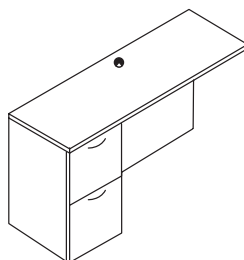

Return, File/File Pedestal, Left (Full modesty panel)

Model#	Depth	Width	Height	Weight	Cube	Price
VSRR2036FX	20"	36"	29"	145	13	$710
VSRR2042FX	20"	42"	29"	155	15	$710
VSRR2048FX	20"	48"	29"	165	17	$725
VSRR2054FX	20"	54"	29"	175	19	$745
VSRR2436FX	24"	36"	29"	155	15	$710
VSRR2442FX	24"	42"	29"	165	18	$780
VSRR2448FX	24"	48"	29"	175	20	$790

Worksurface and modesty black grommet standard. Upgrade grommet cover to silver, see p. 175.