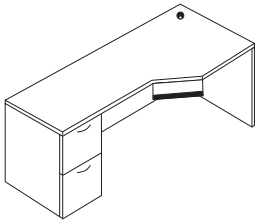

Vista Series

Credenzas

Credenza, Corner, File/File Pedestal, Right (Keyboard tray)

Model#	Depth	Width	Height	Weight	Cube	Price
VSCR2472XF	24"	72"	29"	195	52	$1,145

For freestanding, add VS SPT, p. 177. Keyboard tray and worksurface black grommet standard. Upgrade grommet cover to silver, see p. 175.

Corner Credenza with File/File Pedestal, Left (Keyboard tray)

Model#	Depth	Width	Height	Weight	Cube	Price
VSCL2472FX	24"	72"	29"	195	52	$1,145

For freestanding, add VS SPT, p. 177. Keyboard tray and worksurface black grommet standard. Upgrade grommet cover to silver, see p. 175.

Credenza with 36" Wide Lateral File, Right

Model#	Depth	Width	Height	Weight	Cube	Price
VSCE2472XL	24"	72"	29"	260	30	$1,240

Worksurface and modesty black grommet standard. Upgrade grommet cover to silver, see p. 175.

Credenza with 36" Wide Lateral File, Left

Model#	Depth	Width	Height	Weight	Cube	Price
VSCE2472LX	24"	72"	29"	260	30	$1,240

Worksurface and modesty black grommet standard. Upgrade grommet cover to silver, see p. 175.

Center Storage Credenza with Left and Right Box/Box/File (One adjustable shelf)

Model#	Depth	Width	Height	Weight	Cube	Price
VSCE2472BSB	24"	72"	29"	260	30	$1,795

Hinged doors. No grommets. No locks. See optional locks for doors and pedestals, p. 171.