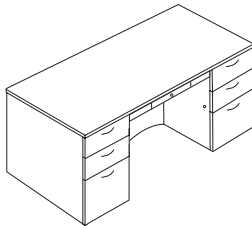

Double Pedestal Desk, Box/Box/File Pedestals, Left and Right (Center Drawer)

Model#	Depth	Width	Height	Weight	Cube	Price
VSDE3060BB	30"	60"	29"	267	38	$1,325
VSDE3072BB	30"	72"	29"	277	45	$1,425
VSDE3672BB	36"	72"	29"	287	52	$1,455

Add modesty color option, no charge, p. 55.