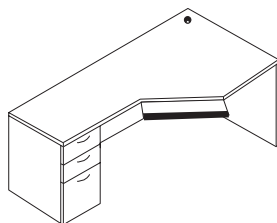

Credenza, Corner, Box/Box/File Pedestal, Right (Keyboard tray)

Model#	Depth	Width	Height	Weight	Cube	Price
VSCR2472XB	24"	72"	29"	210	52	$1,170

For freestanding, add VS SPT, p. 177. Keyboard tray and worksurface black grommet standard. Upgrade grommet cover to silver, see p. 175.