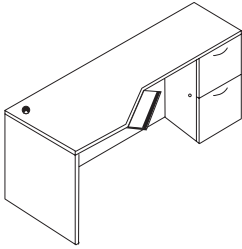

Vista Series

Credenzas

Credenza, Corner, File/File Pedestal, Right (Keyboard tray)

Model#	Depth	Width	Height	Weight	Cube	Price
VSCR2472XF	24"	72"	29"	195	52	$1,145

For freestanding, add VS SPT, p. 177. Keyboard tray and worksurface black grommet standard. Upgrade grommet cover to silver, see p. 175.