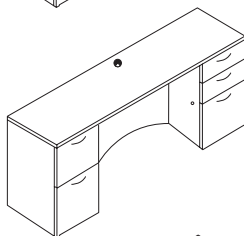

Credenza, Double Pedestal, Box/Box/File Right, File/File Left (Kneespace)

Model#	Depth	Width	Height	Weight	Cube	Price
VSCE2472FB	24"	72"	29"	223	30	$1,345

Worksurface and modesty black grommet standard. Optional metallic inset modesty - $260, VS UMOD6 see p. 55.
Upgrade grommet cover to silver, see p. 175.