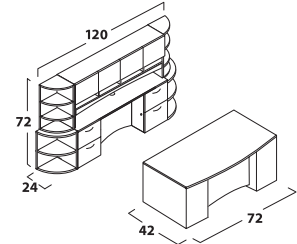

VS4

1 VSDC4272BB	$1,725
1 VSCE2472FF	$1,325
1 VSHD1672	$1,250
1 VSBRL1542	$355
1 VSBRR1542	$355
1 VSBRL2430	$460
1 VSBRR2430	$460
$5,930