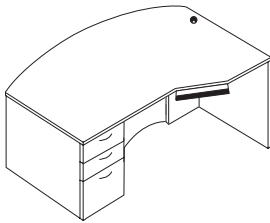

Fan Top Computer Desk, Box/File Pedestal, Left (Front Unit, full modesty)

Model#	(L)	(B)	(E)	(K)	(R)	(W)	Weight	Cube	Price
VSCDF72 9L	72"	42"+	30"	24"	24"	27"	295	32	$1,145

For freestanding, add VS SPT, p. 177. Keyboard tray and worksurface black grommet are standard. Add modesty color option, no charge, p. 55. Upgrade grommet cover to silver, see p. 175.