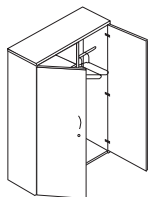

Wardrobe Cabinet (Choice of handle, lock, coat rack on right, three adjustable shelves on left)

Model#	Depth	Width	Height	Weight	Cube	Price
VSTW2472	24"	36"	72"	310	36	$1,395