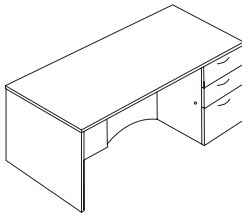

Vista Series

Desks

Single Pedestal Desk, Box/Box/File, Right

Model#	Depth	Width	Height	Weight	Cube	Price
VSDE3060XB	30"	60"	29"	267	38	$900
VSDE3072XB	30"	72"	29"	277	45	$990
VSDE3672XB	36"	72"	29"	287	52	$1,005

Add modesty color option, no charge, p. 55.