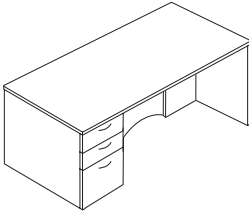

Single Pedestal Desk, Box/Box/File, Left

Model#	Depth	Width	Height	Weight	Cube	Price
VSDE3060BX	30"	60"	29"	267	38	$900
VSDE3072BX	30"	72"	29"	277	45	$990
VSDE3672BX	36"	72"	29"	287	52	$1,005

Add modesty color option, no charge, p. 55.