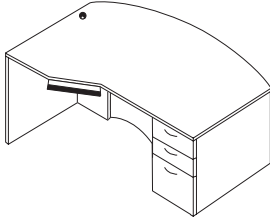

Vista Series

Desks

Fan Top Computer Desk, Box/File Pedestal, Right (Front Unit, full modesty)

Model#	(L)	(B)	(E)	(K)	(R)	(W)	Weight	Cube	Price
VSCDF72 9R	72"	42"+	30"	24"	24"	27"	295	32	$1,145

For freestanding, add VS SPT, p. 177. Keyboard tray and worksurface black grommet are standard. Add modesty color option, no charge, p. 55. Upgrade grommet cover to silver, see p. 175.