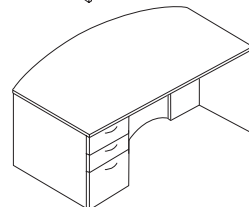

Single Pedestal Fan Top Desk, Box/Box/File, Left

Model#	Depth	Width	Height	Weight	Cube	Price
VSDF3672BX	30-36"	72"	29"	277	45	$1,045
VSDF4272BX	36-42"	72"	29"	287	52	$1,290

Add modesty color option, no charge, p. 55.