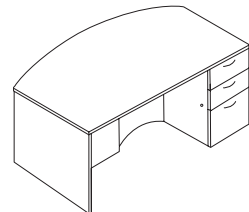

Single Pedestal Fan Top Desk, Box/Box/File, Right

Model#	Depth	Width	Height	Weight	Cube	Price
VSDF3672XB	30-36"	72"	29"	277	45	$1,045
VSDF4272XB	36-42"	72"	29"	287	52	$1,290

Add modesty color option, no charge, p. 55.