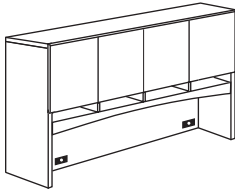

Hutches

Hutch with TFM Doors (18" clearance below fascia center)

Model#	Depth	Width	Height	Weight	Cube	Price
VSHD1672	15"+	72"	42"	215	28	$1,250

Vista Series hutch fits Vista Series worksurfaces only. Optional locks - two required, see p. 171. Sides are 15" deep. The overlay doors add 3/4".