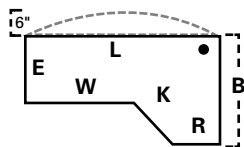

"L" Length along approach edge

"B" Back end panel (Fan top adds 6")

"E" End panel

"K" Keyboard space

"R" Return size to attach

"W" Workarea (kbrd to end)