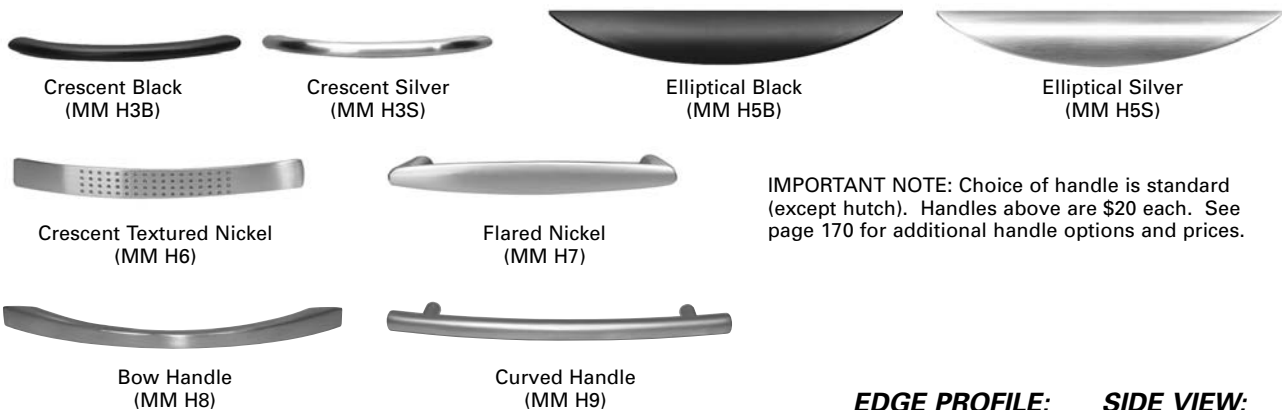

HANDLE OPTIONS:

MODESTY COLORS: See page 55

1. VS MOD1 - Same as Chassis
   VS MOD2 - Other Standard Color (TFL)
   VS MOD3 - Grayte Textured
   VS MOD4 - Pewter Brush
2. VS MOD5 - Silver Matte
   VS MOD6 - Brushed Aluminum
   VS MOD7 - Aluminum Dots

EDGE PROFILE:

SIDE VIEW:

PEDESTAL/BASE OPTIONS:

HUTCH BACK

WORKSURFACE

Black grommet is standard. Upgrade to silver color, p. 175.

GROMMETS (WORKSURFACE)

1. Note: While sitting at unit, grommet locations named from left to right.
   For grommet location on modesty panel add "M" after location.
   No grommets will be placed over a pedestal. On double pedestal units, grommets will be placed in the kneespace only