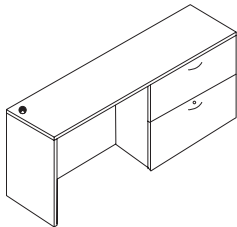

Corner Credenza with File/File Pedestal, Left (Keyboard tray)

Model#	Depth	Width	Height	Weight	Cube	Price
VSCL2472FX	24"	72"	29"	195	52	$1,145

For freestanding, add VS SPT, p. 177. Keyboard tray and worksurface black grommet standard. Upgrade grommet cover to silver, see p. 175.

Credenza with 36" Wide Lateral File, Right

Model#	Depth	Width	Height	Weight	Cube	Price
VSCE2472XL	24"	72"	29"	260	30	$1,240

Worksurface and modesty black grommet standard. Upgrade grommet cover to silver, see p. 175.