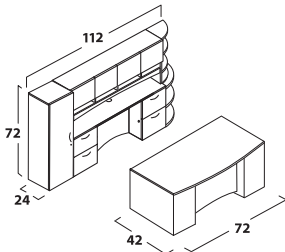

VS5

1 VSDC4272BB	$1,725
1 VSCE2472FF	$1,325
1 VSHD1672	$1,250
1 VSBRR1542	$355
1 VSBRR2430	$460
1 VSTL2472	$770
$5,885