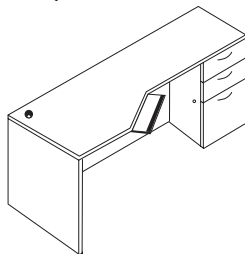

Credenza, Single File/File Pedestal, Left

Model#	Depth	Width	Height	Weight	Cube	Price
VSCE2472FX	24"	72"	29"	166	30	$1,015

Worksurface and modesty black grommet standard. Upgrade grommet cover to silver, see p. 175.