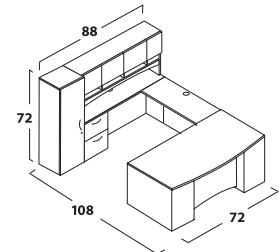

VS8L

1 VSCE2472FX	$1,015
1 VSHD1672	$1,250
1 VSRB2448	$345
1 VSDC3672XB	$1,045
1 VSTL2472	$770
$4,425