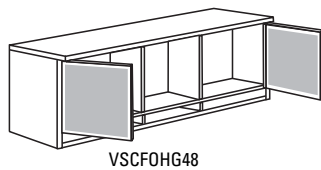

Order optional doors, see p. 54. VSCFOHG48 takes 2 glass doors and has an 11" open shelf between the doors.