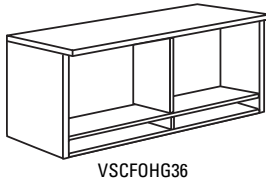

Vista Series

Bookcases

Bookcase (Four adjustable 1"-thick shelves)

Model#	Depth	Width	Height	Weight	Cube	Price
VSBC1572	15"	36"	72"	118	18	$690

Coordinates with Vista Series hutch depth.

Bookcase, Corner, Right (Order separately, 1"-thick shelves)

Model#	Depth	Width	Height	Weight	Cube	Price
VSBRR1542	15"	15"	42"	68	6	$355
VSBRR2430	24"	24"	29"	100	10	$460

VSBRR1542 coordinates with Vista Series hutch depth and height. VSBRR2430 coordinates with Vista Series credenza depth.

Bookcase, Corner, Left (Order separately, 1"-thick shelves)

Model#	Depth	Width	Height	Weight	Cube	Price
VSBRL1542	15"	15"	42"	68	6	$355
VSBRL2430	24"	24"	29"	100	10	$460

VSBRL1542 coordinates with Vista Series hutch depth and height. VSBRL2430 coordinates with Vista Series credenza depth.

Cabinets

Overhead Wall Mounted Cabinet for 2 Glass Doors (Not included)

Model#	Depth	Width	Height	Weight	Cube	Price
VSCFOHG36	14 ¾"	36"	21"	95	7	$700
VSCFOHG48	14 ¾"	48"	21"	110	9	$750

Limited weight capacity. Requires professional installation and must be mounted to wall stud.

Order optional doors, see p. 54. VSCFOHG48 takes 2 glass doors and has an 11" open shelf between the doors.

Overhead Wall-Mounted Cabinet With Overhead Doors (Choice of handles)

Model#	Depth	Width	Height	Weight	Cube	Price
MMCFOHB48	14 ¾"	48"	16"	130	8	$725
MMCFOHB60	14 ¾"	60"	16"	145	10	$780

Optional hinged doors and optional locks are available, see pp. 177 & 171. Two locks required.

Limited weight capacity. Requires professional installation and must be mounted to wall stud.