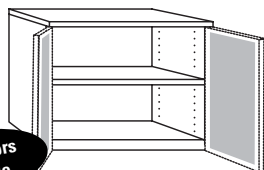

Vista Series

Storage

Glass Doors Available

Utility Cabinet (One adjustable 1"-thick shelf, top overhangs legs 1") Add 2 Glass Doors

Model#	Depth	Width	Height	Weight	Cube	Price
VSHDC2436	24"	36"	29"	110	14	$335

Optional doors available, see p. 54. Doors are not included.