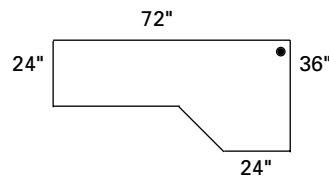

Credenza, Corner, Box/Box/File Pedestal, Left (Keyboard tray)

Model#	Depth	Width	Height	Weight	Cube	Price
VSCL2472BX	24"	72"	29"	210	52	$1,170

For freestanding, add VS SPT, p. 177. Keyboard tray and worksurface black grommet standard. Upgrade grommet cover to silver, see p. 175.