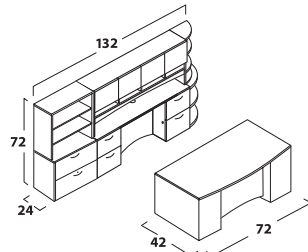

VS6

1 VSDC4272BB	$1,725
1 VSCE2472FF	$1,325
1 VSHD1672	$1,250
1 VSBRR1542	$355
1 VSBRR2430	$460
1 VSL22436L	$700
1 VSHB1542	$445
$6,260