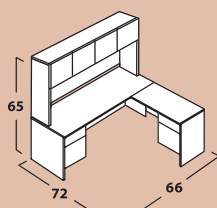

1. **AR2R**
   1 ARS3066L
   1 ARRA2042R
   1 ARH66 WD