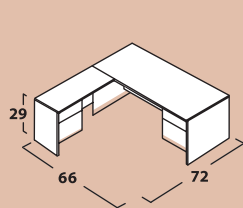

CONFIGURATIONS

Shown on front - AR8R in Rosewood

1. **AR1L**
   1 ARS3066R
   1 ARRA2042L