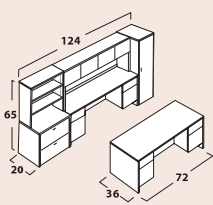

1. **LR12**
   1 LRD3672 $1,135
   1 LRSTS1665R $865
   1 LRBC1436 $515
   1 LRC2072 3 $1,050
   1 LRH72WD $985
   1 LRLF202 $790
   $5,340