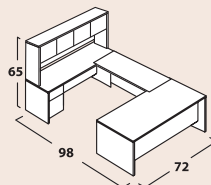

1. **LR8L**
   1 LRS3672R $930
   1 LRBR2442 $525
   1 LRC2072 4L $930
   1 LRH72WD $985
   $3,370