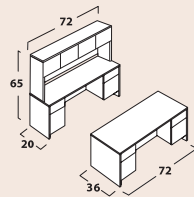

Optional HPL Top & CB Base

STANDARD FEATURES

- Tops feature 1 3/4" solid hardwood edge with mitered corners adding contract-quality detail and design
- 3/4 pedestals; all file drawers feature ball bearing slides for smooth articulation
- 3/4 modesty panels allow for easy access to electrical and data ports

Handcrafted solid wood detail

CONFIGURATIONS

Shown on front - LR13R

- LR1**
 1 LRD3672 \$1,135
 1 LRC2072 3 \$1,050
\$2,185

- LR2**
 1 LRD3672 \$1,135
 1 LRC2072 3 \$1,050
 1 LRH72WD \$985
\$3,170

- LR3R**
 1 LRS3060L \$805
 1 LRRA2054R \$685
\$1,490