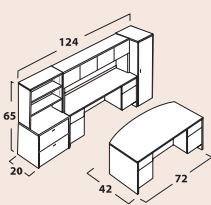

1. **LR13**
   1 LRFD3672 $1,435
   1 LRSTS1665R $760
   1 LRBC1436 $450
   1 LRC2072 3 $920
   1 LRH72WD $860
   1 LRLF202 $690
   $4,930