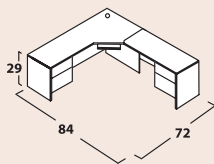

1. **LR6R**
   1 LRD72 4L $1,155
   1 LRRA2448R $750
   $1,905