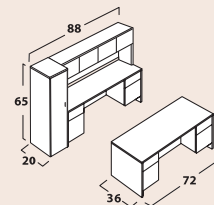

1. **LR11**
   1 LRD3672 $1,135
   1 LRC2072 3 $1,050
   1 LRH72WD $985
   1 LRSTS1665L $865
   $4,035