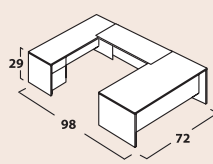

1. **LR7L**
   1 LRS3672R $930
   1 LRBR2442 $525
   1 LRC2072 4L $930
   $2,385