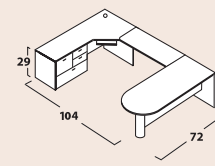

1. **LR14L**
   1 LRBD3672L $1,080
   1 LRBR2442 $525
   1 LRCD72PLF 4L $1,475
   $3,080