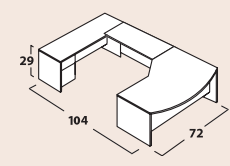

1. **LR15L**
   1 LRFD72 9R $1,350
   1 LRBR2442 $525
   1 LRC2072 4L $930
   $2,431

Use "R" or "L" to indicate the position of the return. Configurations are a small sample of total available. Consult price list for details. Prices shown are manufacturer's suggested retail. Please refer to Maverick Desk Price List for current pricing.