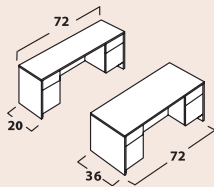

Optional HPL Top & CB Base

STANDARD FEATURES

- Tops feature 1 3/4" solid hardwood edge with mitered corners adding contract-quality detail and design
- 3/4 pedestals; all file drawers feature ball bearing slides for smooth articulation
- 3/4 modesty panels allow for easy access to electrical and data ports

Handcrafted solid wood detail

CONFIGURATIONS

Shown on front - LR13R

- LR1**
 1 LRD3672 \$1,135
 1 LRC2072 3 \$1,050
\$2,185

- LR2**
 1 LRD3672 \$1,135
 1 LRC2072 3 \$1,050
 1 LRH72WD \$985
\$3,170

- LR3R**
 1 LRS3060L \$805
 1 LRRA2054R \$685
\$1,490