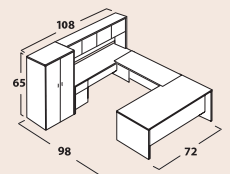

1. **LR10L**
   1 LRS3672R $930
   1 LRBR2442 $525
   1 LRST3665 $985
   1 LRC2072 4L $930
   1 LRH72WD $985
   $4,355