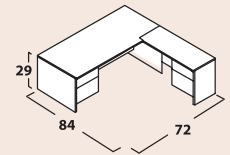

1. **LR5R**
   1 LRS3672L $930
   1 LRRA2448R $750
   $1,680