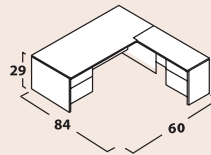

Optional HPL Top & CB Base

STANDARD FEATURES

- Tops feature 1 3/4" solid hardwood edge with mitered corners adding contract-quality detail and design
- 3/4 pedestals; all file drawers feature ball bearing slides for smooth articulation
- 3/4 modesty panels allow for easy access to electrical and data ports

Handcrafted solid wood detail

CONFIGURATIONS

Shown on front - LR13R

- LR1**
 1 LRD3672 \$1,135
 1 LRC2072 3 \$1,050
\$2,185

- LR2**
 1 LRD3672 \$1,135
 1 LRC2072 3 \$1,050
 1 LRH72WD \$985
\$3,170

- LR3R**
 1 LRS3060L \$805
 1 LRRA2054R \$685
\$1,490