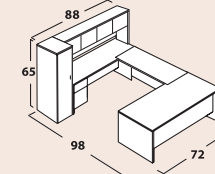

1. **LR9L**
   1 LRS3672R $930
   1 LRBR2442 $525
   1 LRSTS1665L $865
   1 LRC2072 4L $930
   1 LRH72WD $985
   $4,235