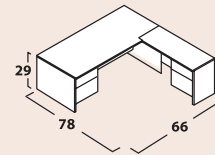

Optional HPL Top & CB Base

STANDARD FEATURES

- Tops feature 1 3/4" solid hardwood edge with mitered corners adding contract-quality detail and design
- 3/4 pedestals; all file drawers feature ball bearing slides for smooth articulation
- 3/4 modesty panels allow for easy access to electrical and data ports

Handcrafted solid wood detail

CONFIGURATIONS

Shown on front - LR13R

- LR1**
 1 LRD3672 \$1,135
 1 LRC2072 3 \$1,050
\$2,185

- LR2**
 1 LRD3672 \$1,135
 1 LRC2072 3 \$1,050
 1 LRH72WD \$985
\$3,170

- LR3R**
 1 LRS3060L \$805
 1 LRRA2054R \$685
\$1,490