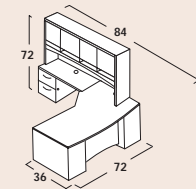

PA5L
1 PACDF4272XB $1,765
1 PARL2442FX $1,025
1 PAHD1672 $1,315
$4,105