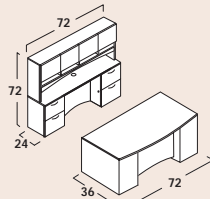

PA2
1 PADF3672BB $1,585
1 PACE2472FF $1,275
1 PAHD1672 $1,315
$4,175