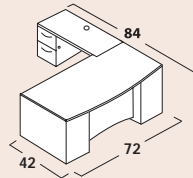

## CONFIGURATIONS

Shown on front - PA9L in Cognac with Transitional(S) edge and H6 handles

**PA1**  
1 PADF3672BB \$1,585  
1 PACE2472FF \$1,275  
**\$2,860**

**PA2**  
1 PADF3672BB \$1,585  
1 PACE2472FF \$1,275  
1 PAHD1672 \$1,315  
**\$4,175**