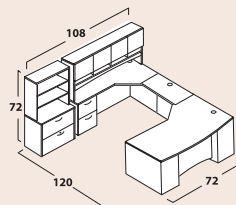

PA12L
1 PACDF4272XB $1,765
1 PARB2442 $580
1 PAFL2472FX $1,210
1 PAHD1672 $1,080
1 PAL22436L $855
1 PAHB1542 $555
$6,045

Use "R" or "L" to indicate the position of the return. Configurations are a small sample of total available. Consult price list for details.

Prices shown are manufacturer's suggested retail. Please refer to Maverick Desk Price List for current pricing.

Maverick Desk

15100 S. Figueroa St.
p. 800.414.1655

www.maverickdesk.com

Gardena, CA 90248
f. 310.217.1747