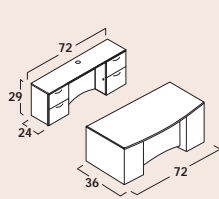

CONFIGURATIONS

Shown on front - PA9L in Cognac with Transitional(S) edge and H6 handles

PA1
1 PADF3672BB $1,585
1 PACE2472FF $1,275
$2,860