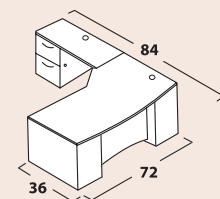

PA4L
1 PACDF4272XB $1,765
1 PARL2442FX $1,025
$2,790