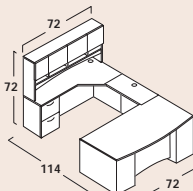

PA11L
1 PADF3672XB $1,275
1 PARB2442 $580
1 PAFL2472FX $1,210
1 PAHD1672 $1,080
$4,145