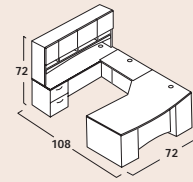

PA7L
1 PACDF4272XB $1,765
1 PARB2442 $580
1 PACE2472FX $1,080
1 PAHD1672 $1,315
$4,740