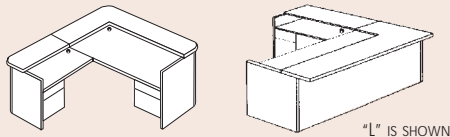

**STANDARD FEATURES**

- Lariat...Transaction counter tops feature 1 3/4" solid hardwood edge trim with mitered corners for contract-quality detail and design
- Sunset...Softened corners, thermally-fused laminate surfaces, radiused edges and vertical reveal lines give this series a unique appearance
- Maverick...Clean lines, functional design with your choice of matching or contrasting laminate and edge colors.
- 3/4 pedestal; all drawers feature ball bearing slides for smooth articulation
- 42" panels extend from floor to counter tops to present a clean, flowing line

Lariat features mitered and radiused hardwood edges

Sunset features softened corners, radiused vertical edges and reveal lines

Configuration SSRCAL 3072L

Shown on cover,  
 Configuration LRRCDL 3672R

**CONFIGURATIONS/ACCESSORIES**

**RECEPTION "L" UNIT  
 W/SOLID ONE PIECE  
 FRONT**

"L" IS SHOWN

**RCAL**

	RCAL3072	RCAL3672	RCAL3684
(MM) MAVERICK	\$1,795	\$1,845	\$1,963
(SS) SUNSET	\$1,934	\$2,076	\$2,128
(LR) LARIAT	\$2,516	\$2,568	N/A