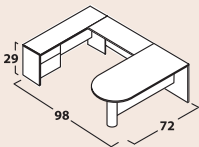

1. **TH6L**
2. 1 THBD3672L $940
   - 1 THBR2442L $415
   - 1 THC2072 4L $855
   - **$2,210**