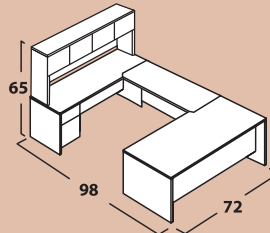

WF8L
1 WFS3672R
1 WFBR2442
1 WFC2072 4L
1 WFH72WD