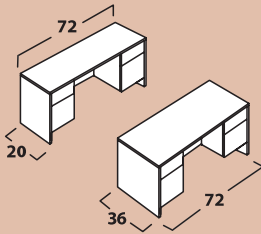

CONFIGURATIONS

Shown on front - WF5R combined with WF5L and optional H6 handles

WF1
1 WFD3672
1 WFC2072 3