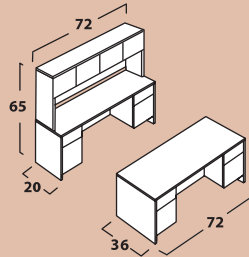

WF2
1 WFD3672
1 WFC2072 3
1 WFH72WD