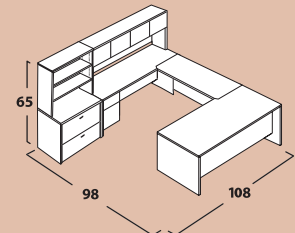

WF9L
1 WFS3672R
1 WFBR2442
1 WFC2072 4L
1 WFH72WD
1 WFLF202
1 WFBCB

Use "R" or "L" to indicate the position of the return. Configurations are a small sample of total available. Consult price list for details.
Please refer to Maverick Desk Price List for current pricing.